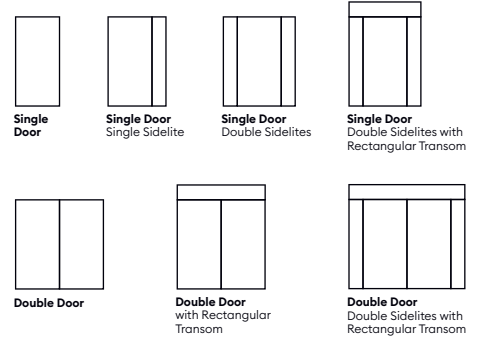

CONTEMPORARY EDGE SMOOTH

Introducing Jasmine, an innovative fiberglass door design which offers a blend of timeless elegance and contemporary style. Inspired by classic fluted designs found in ancient architecture, this door pays homage to history while embracing modern trends. With its captivating texture and durability, Jasmine is the perfect choice for those seeking a unique, sophisticated entrance.

Available Configurations

Recommended Paint Colors

Recommended Hardware

Slab Sizes

Height	6'-8"	7'	8'
Width	34"	36"	42"
SDL	1"	3/4"	5/8"

Available Texture/Grain

Edge Smooth